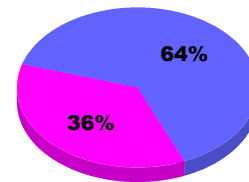

Gender Comparison 2012-2013

Jul/Aug/Sep

Legend: Male (Blue), Female (Magenta)